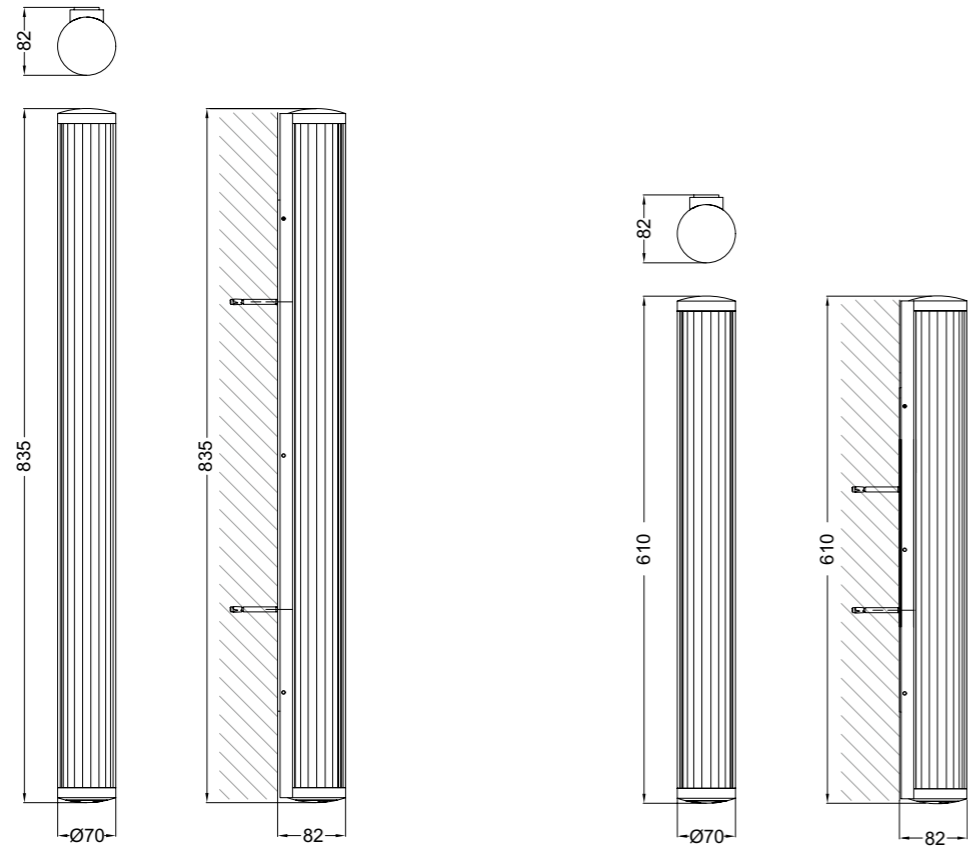

VAN ITY

AGGIOLIGHT

360° free rotation light

Wall light fixture.
Transparent ribbed borosilicate glass.
Satin bronze galvanized aluminum.

360° free rotation turnable LED light with
opal white diffuser on a turnable satin
bronze galvanized aluminum structure
located inside the glass.

Remote controller and power supply.

**Lamp can be customized in height
and is available in a basic, not
turnable version.**

360° free rotation

Premium model, including the complete light source rotation mechanism.

Technical information

CODE	OPTION	H CM	TYPE	LIGHT SOURCE
C17AL-0010-D01R00	360° FREE ROTATION	835	LED IP44 WALL LAMP - 360° ROT	30W (2 x 15W) LED 2700°K CRI93 DALI
C17AL-0010-D02R00	FIX VERSION 0°	835	LED IP44 WALL LAMP	30W (2 x 15W) LED 2700°K CRI93 DALI
C17AL-0010-D03R00	FIX VERSION 30°	835	LED IP44 WALL LAMP	30W (2 x 15W) LED 2700°K CRI93 DALI
C17AL-0010-D04R00	FIX VERSION 60°	835	LED IP44 WALL LAMP	30W (2 x 15W) LED 2700°K CRI93 DALI
C17AL-0010-D05R00	FIX VERSION 180°	835	LED IP44 WALL LAMP	30W (2 x 15W) LED 2700°K CRI93 DALI
C17AL-0010-D06R00	360° FREE ROTATION	610	LED IP44 WALL LAMP - 360° ROT	20W (2 x 10W) LED 2700°K CRI93 DALI
C17AL-0010-D07R00	FIX VERSION 0°	610	LED IP44 WALL LAMP	20W (2 x 10W) LED 2700°K CRI93 DALI
C17AL-0010-D08R00	FIX VERSION 30°	610	LED IP44 WALL LAMP	20W (2 x 10W) LED 2700°K CRI93 DALI
C17AL-0010-D09R00	FIX VERSION 60°	610	LED IP44 WALL LAMP	20W (2 x 10W) LED 2700°K CRI93 DALI
C17AL-0010-D10R00	FIX VERSION 180°	610	LED IP44 WALL LAMP	20W (2 x 10W) LED 2700°K CRI93 DALI